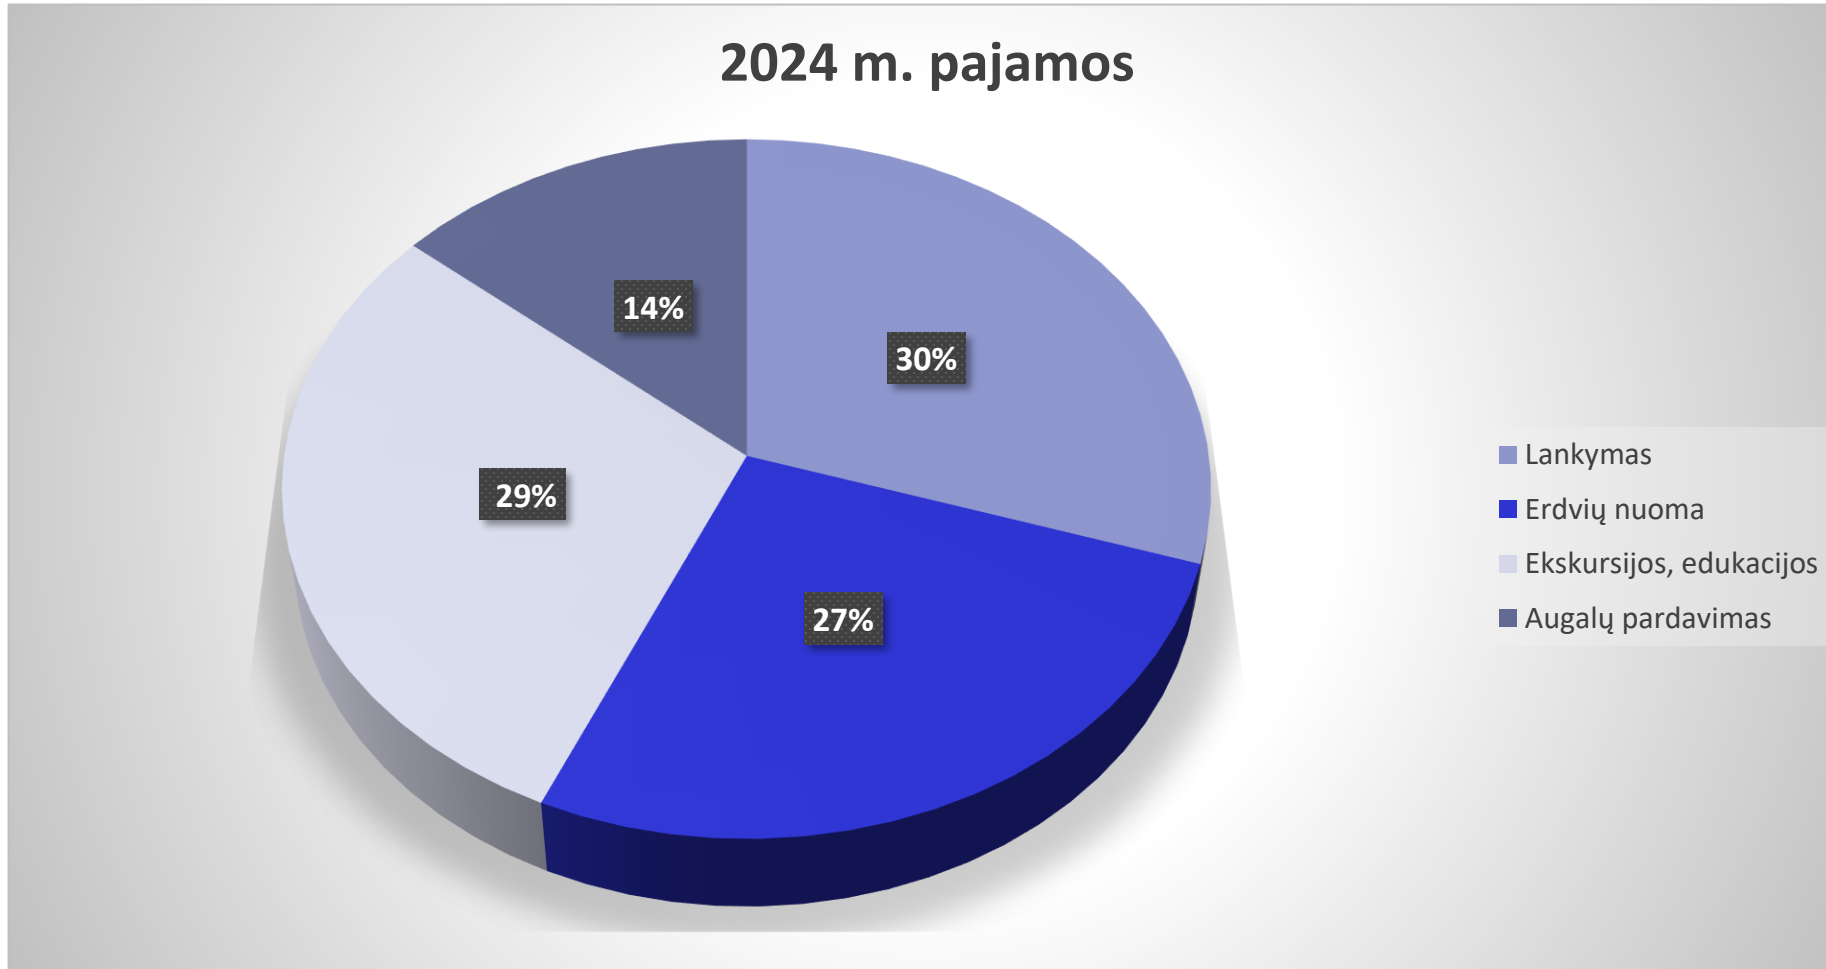

2024 M. PAJAMŲ PASISKIRSTYMAS